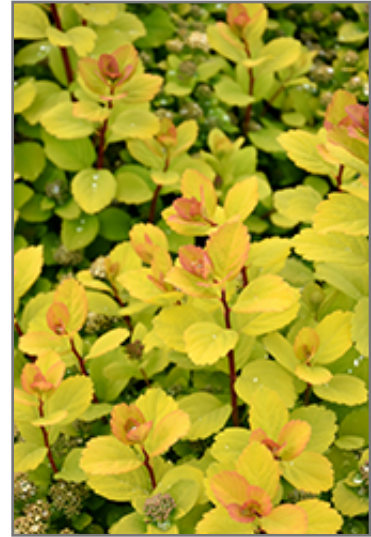

- Mass Planting
- Rock/Alpine Gardens
- General Garden Use

Planting & Growing

Glow Girl Birch Leaf Spirea will grow to be about 24 inches tall at maturity, with a spread of 24 inches. It tends to fill out right to the ground and therefore doesn't necessarily require facer plants in front. It grows at a medium rate, and under ideal conditions can be expected to live for approximately 20 years.

This shrub should only be grown in full sunlight. It prefers to grow in average to moist conditions, and shouldn't be allowed to dry out. It is not particular as to soil type or pH. It is highly tolerant of urban pollution and will even thrive in inner city environments. This is a selected variety of a species not originally from North America.

*Glow Girl Birch Leaf Spirea foliage
Photo courtesy of NetPS Plant Finder*