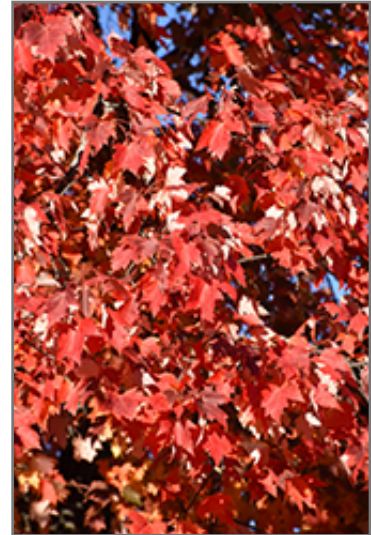

Matador™ Maple

Acer x freemanii 'Bailston'

Height: 45 feet

Spread: 30 feet

Sunlight: ☉

Hardiness Zone: 4

Description:

Attractive summer foliage is followed by consistently rich red fall color that appears later in the season and holds for a long period before the leaves drop; shapely upright, oval form; a valuable addition to the landscape

Ornamental Features

Matador Maple features showy clusters of red flowers along the branches in early spring before the leaves. It has green deciduous foliage. The lobed leaves turn outstanding shades of orange and in the fall. The furrowed gray bark and brick red branches add an interesting dimension to the landscape.

Landscape Attributes

Matador Maple is a deciduous tree with a shapely oval form. Its average texture blends into the landscape, but can be balanced by one or two finer or coarser trees or shrubs for an effective composition.

This is a relatively low maintenance tree, and should only be pruned in summer after the leaves have fully developed, as it may 'bleed' sap if pruned in late winter or early spring. It has no significant negative characteristics.

Matador Maple is recommended for the following landscape applications;

- Accent
- Shade

Matador Maple in fall
Photo courtesy of NetPS Plant Finder