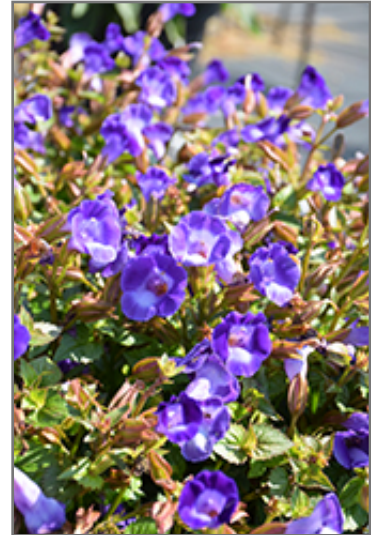

Summer Wave® Bouquet Deep Blue Torenia

Torenia 'Summer Wave Bouquet Deep Blue'

Height: 12 inches

Spread: 20 inches

Spacing: 18 inches

Sunlight: ● ●

Hardiness Zone: (annual)

Other Names: Wishbone Flower

Group/Class: Summer Wave Series

Description:

Early flowering with a compact habit, this selection features dainty deep blue flowers sitting above green toothy foliage; self-cleaning variety, perfect for shaded containers, hanging baskets and garden beds; well branched with excellent heat tolerance

Ornamental Features

Summer Wave Bouquet Deep Blue Torenia features showy blue tubular flowers with lilac purple centers along the stems from late spring to mid fall. Its small fragrant pointy leaves remain green in color throughout the season.

Landscape Attributes

Summer Wave Bouquet Deep Blue Torenia is an herbaceous annual with a mounded form. Its relatively fine texture sets it apart from other garden plants with less refined foliage.

This plant will require occasional maintenance and upkeep, and should not require much pruning, except when necessary, such as to remove dieback. It is a good choice for attracting bees and hummingbirds to your yard, but is not particularly attractive to deer who tend to leave it alone in favor of tastier treats. It has no significant negative characteristics.