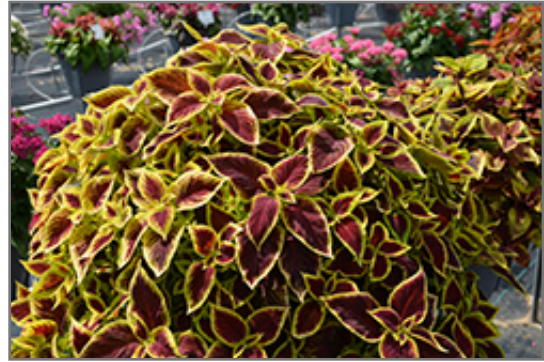

Premium Sun Crimson Gold Coleus is an herbaceous annual with an upright spreading habit of growth. Its medium texture blends into the garden, but can always be balanced by a couple of finer or coarser plants for an effective composition.

Premium Sun Crimson Gold Coleus is recommended for the following landscape applications;

Premium Sun Crimson Gold Coleus foliage
Photo courtesy of NetPS Plant Finder

Premium Sun Crimson Gold Coleus
Photo courtesy of NetPS Plant Finder

- Mass Planting
- Border Edging
- General Garden Use
- Container Planting
- Hanging Baskets

Planting & Growing

Premium Sun Crimson Gold Coleus will grow to be about 18 inches tall at maturity, with a spread of 18 inches. When grown in masses or used as a bedding plant, individual plants should be spaced approximately 15 inches apart. Although it's not a true annual, this fast-growing plant can be expected to behave as an annual in our climate if left outdoors over the winter, usually needing replacement the following year. As such, gardeners should take into consideration that it will perform differently than it would in its native habitat.